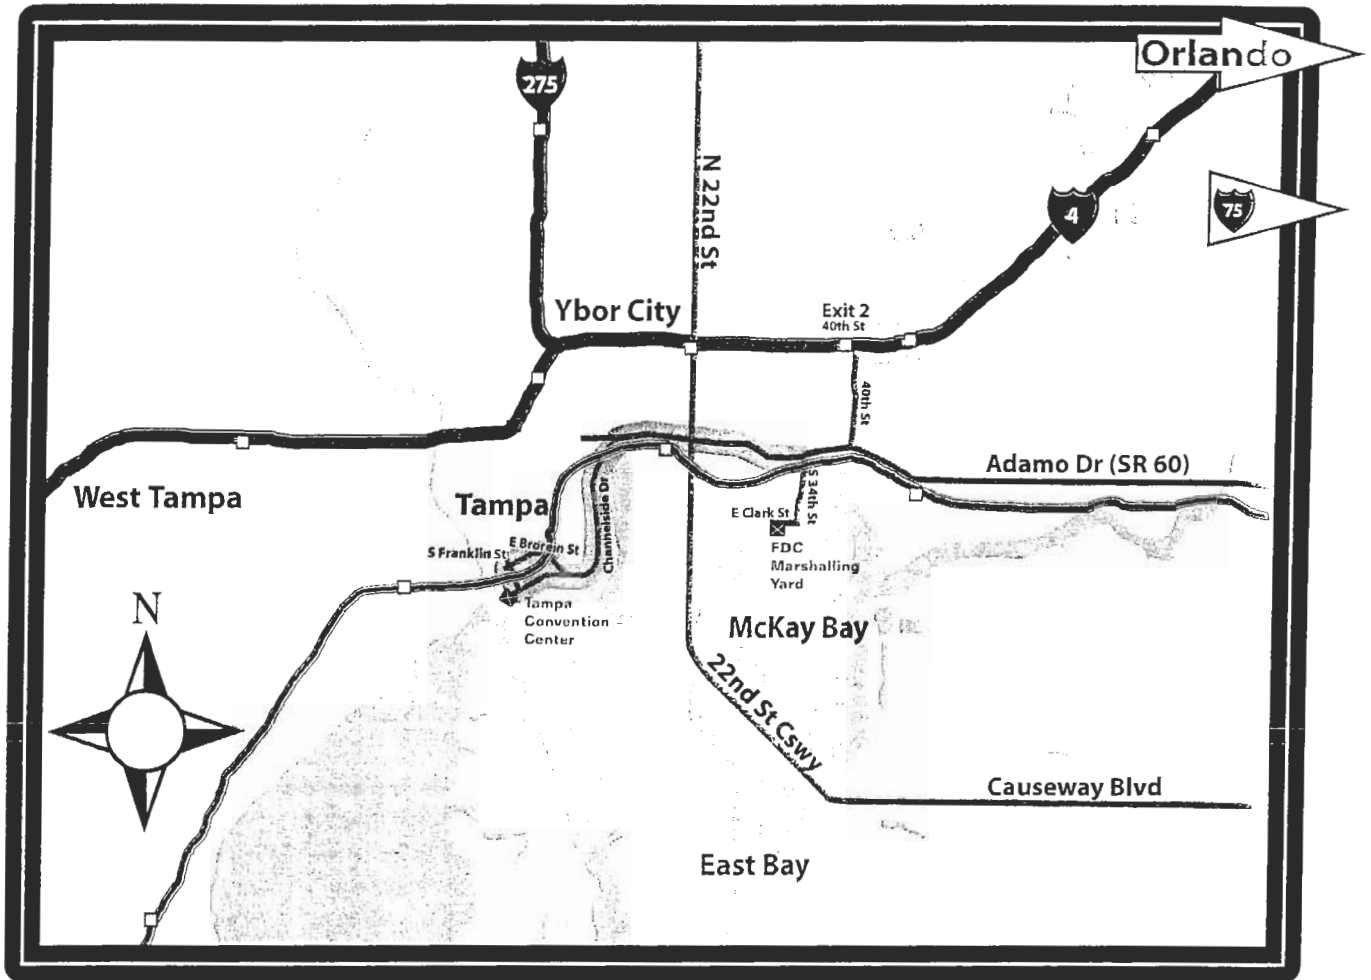

DRIVING DIRECTIONS FOR FDC Marshalling Yard & Tampa Convention Center

Travel route to the Freeman Decorating Company Marshalling Yard

From I-275
 Heading east on I-4,
 take Exit #2 to 40th St.
 Turn right at bottom of ramp.
 Right on Adamo (SR 60).
 Left on 34th St.
 Right on Clark St.
 The lot is 200m on the left.

From I-75
 Heading west on I-4,
 take Exit #2 to 40th St.
 Turn left at bottom of ramp.
 Right on Adamo (SR 60).
 Left on 34th St.
 Right on Clark St.
 The lot is 200m on the left.

Travel route between Tampa Convention Center & FDC Marshalling Yard

From FDC MY
 Head east and turn left from Clark St.
 onto S 34th St.
 Turn left (West) at Adamo Dr. (SR 60).
 Turn left on Channelside St.
 Turn right on E Brorein St.
 Turn left on Franklin St.
 TCC will be on the right.

To FDC MY
 Turn right on Franklin St.
 Turn left on Channelside Dr.
 Turn right on Adamo (SR 60).
 Turn right on 34th St.
 Turn right on Clark St.
 FDC Marshalling Yard will be
 on the left.

For additional information, please call (407) 857-1500